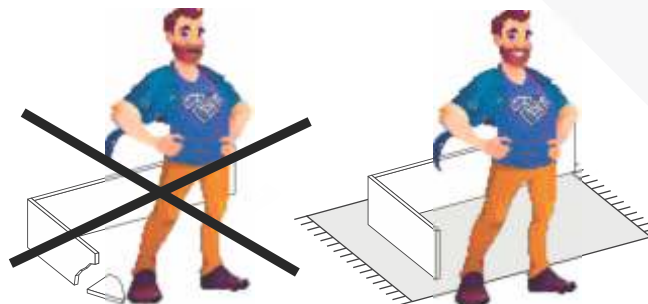

As ferramentas necessárias para montagem do produto não são fornecidas.
The necessary tools for assembly aren't supplied.

Las herramientas necesarias para armar los productos no son fornecidas.